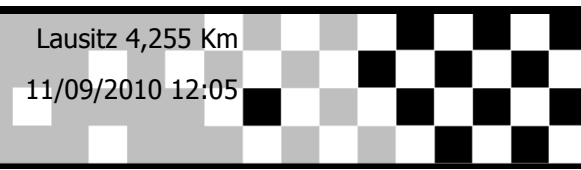

DRC6 Eurospeedway Lausitz/D

DRC6 Eurospeedway Lausitz/D

Lapchart

SSPopen / STK600 / SBK750

Lausitz 4,255 Km

Race 1

11/09/2010 12:05

Race (15:00 and 2 Laps) started at 12:12:33